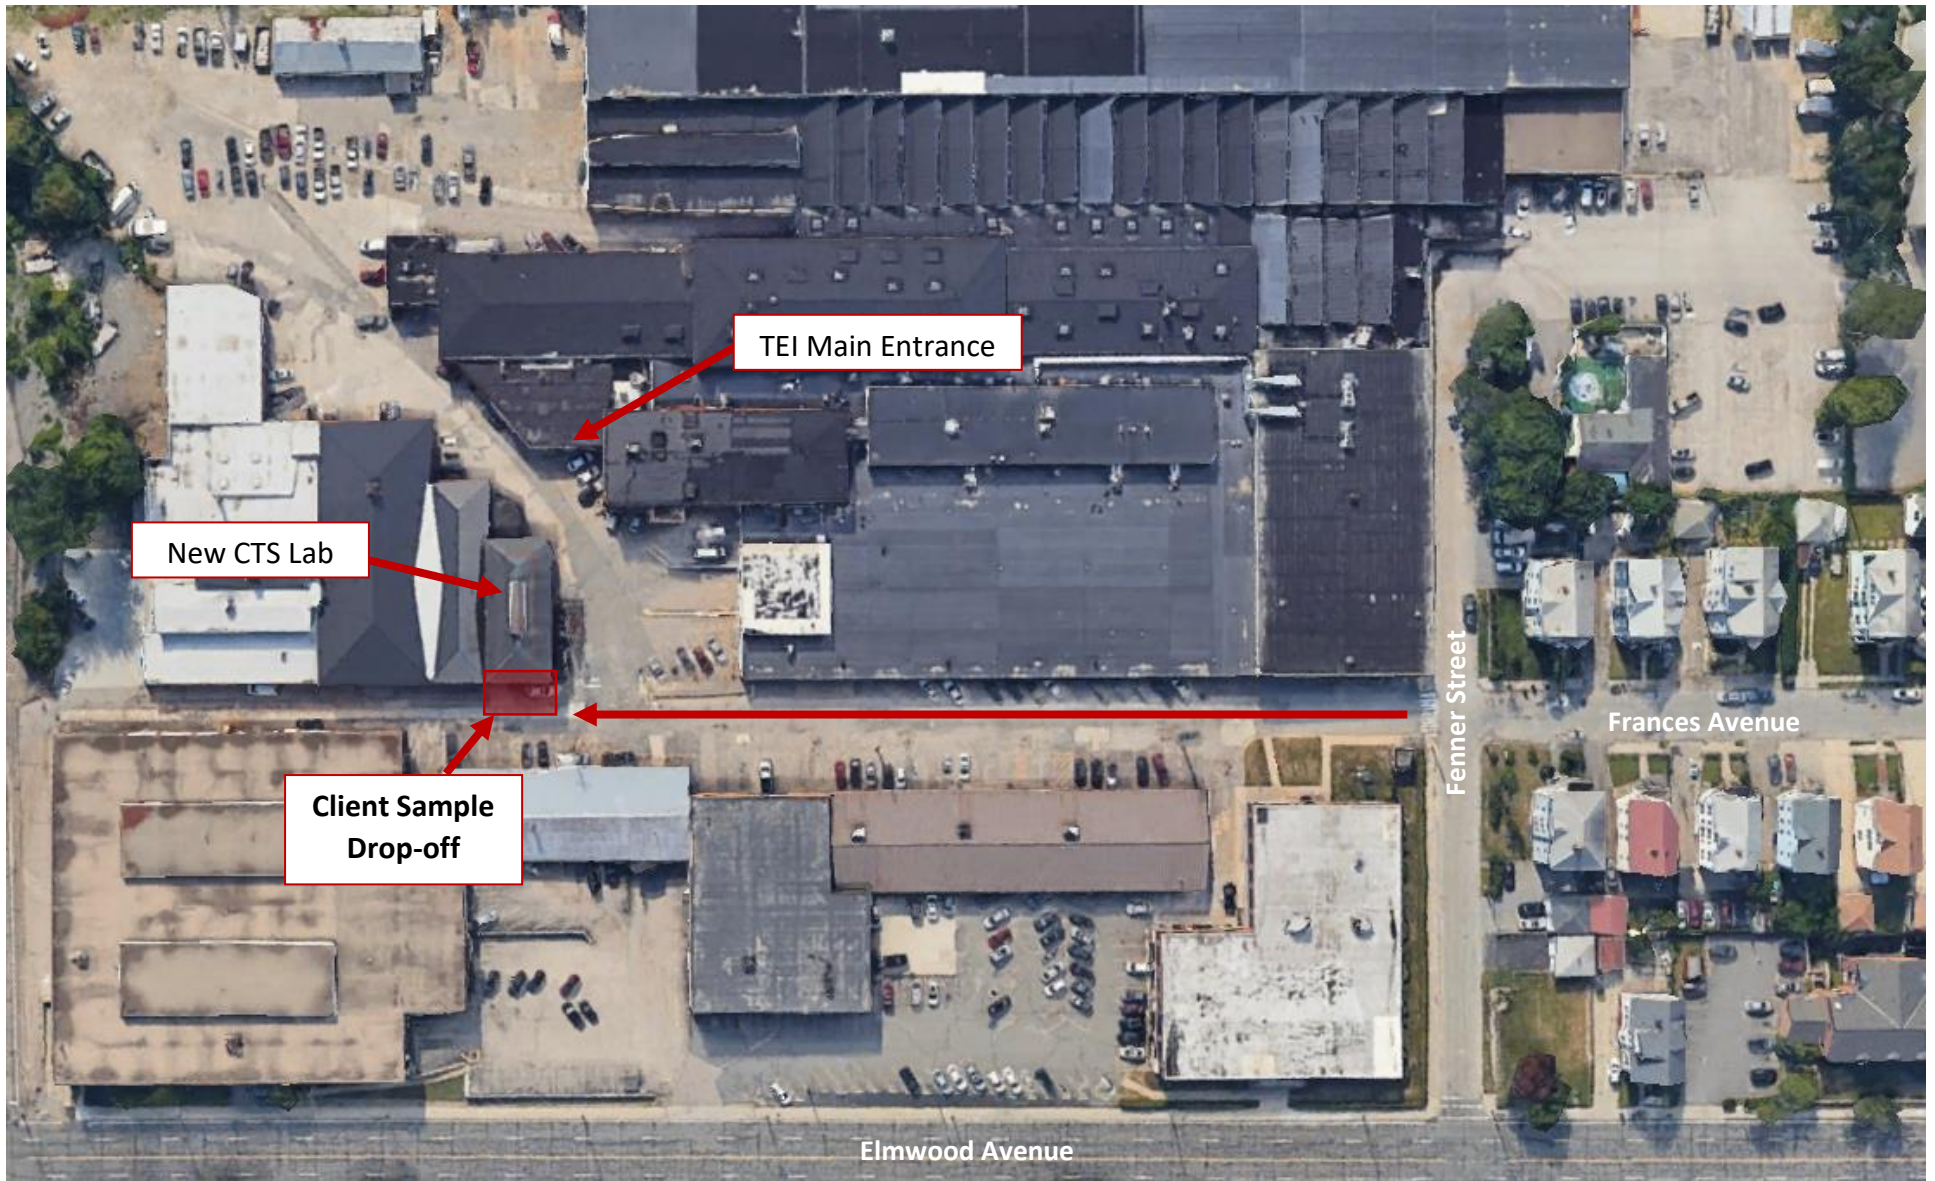

CLIENT SAMPLE DROP-OFF MAP

For sample drop-offs of any material, please contact Steve Accetta at (401) 787-0940.